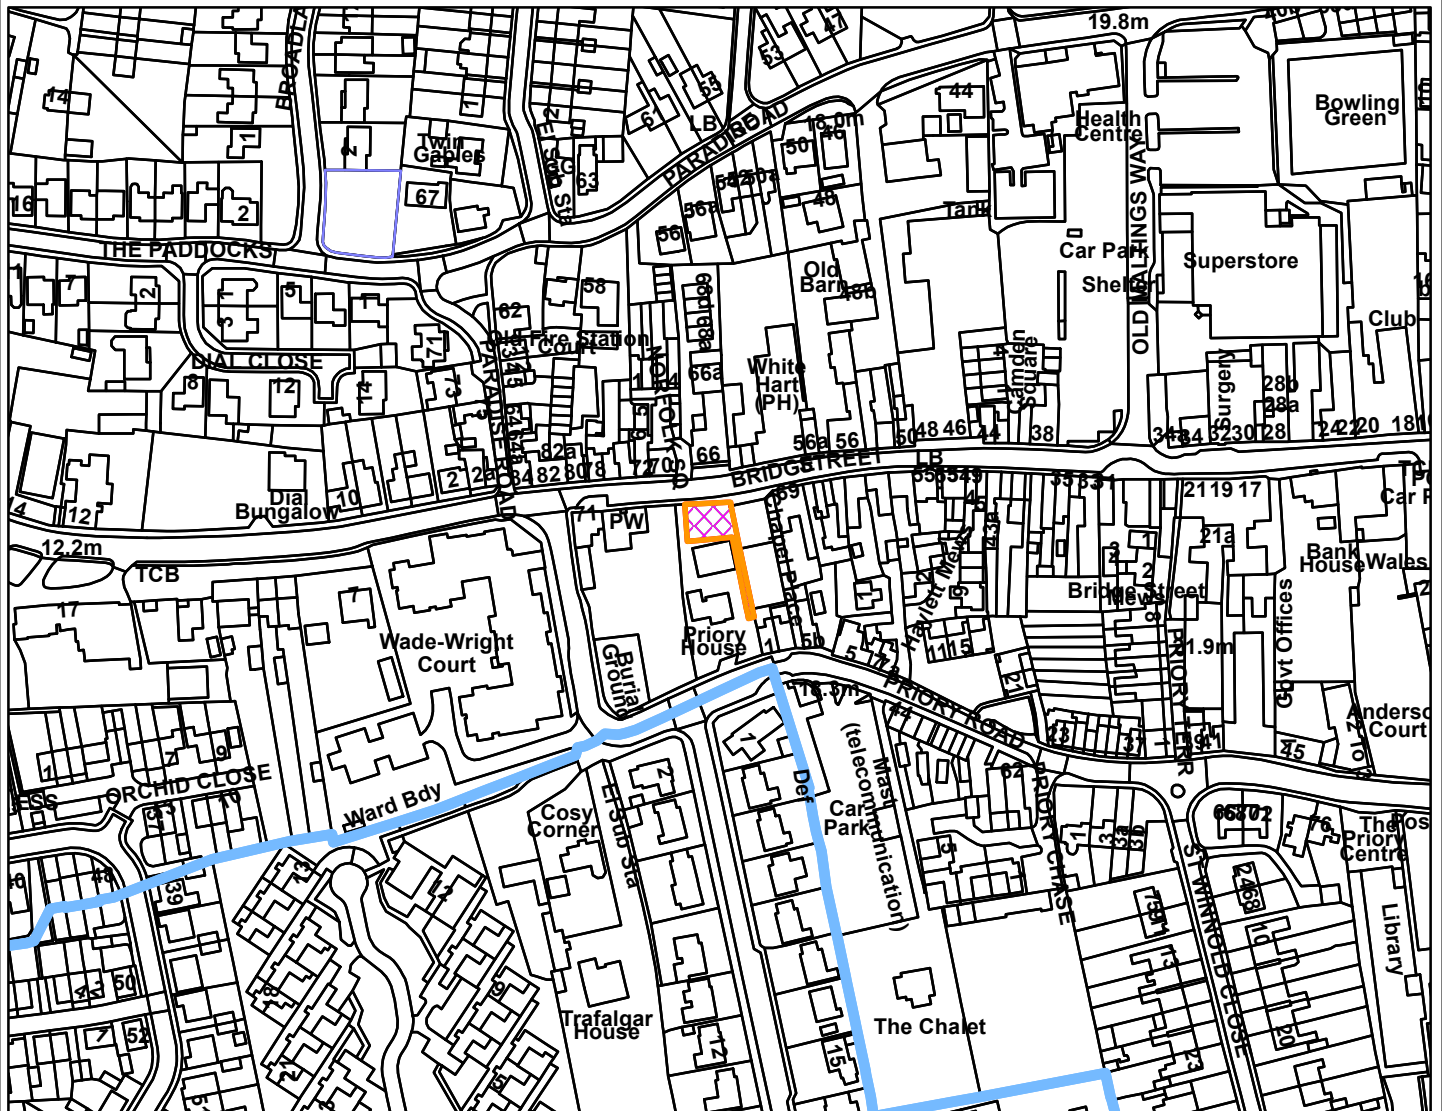

23/01438/F

Borough Council of
King's Lynn &
West Norfolk

Land West of Former Methodist Church Bridge Street Downham Market PE3

Legend

Scale: 1:2,500

Reproduced from the Ordnance Survey map with permission of the Controller of His Majesty's Stationery Office © Crown Copyright 2023.

Unauthorised reproduction infringes Crown Copyright and may lead to prosecution or civil proceedings.

Organisation	BCKLWN
Department	Department
Comments	
Date	23/01/2024
MSA Number	0100024314